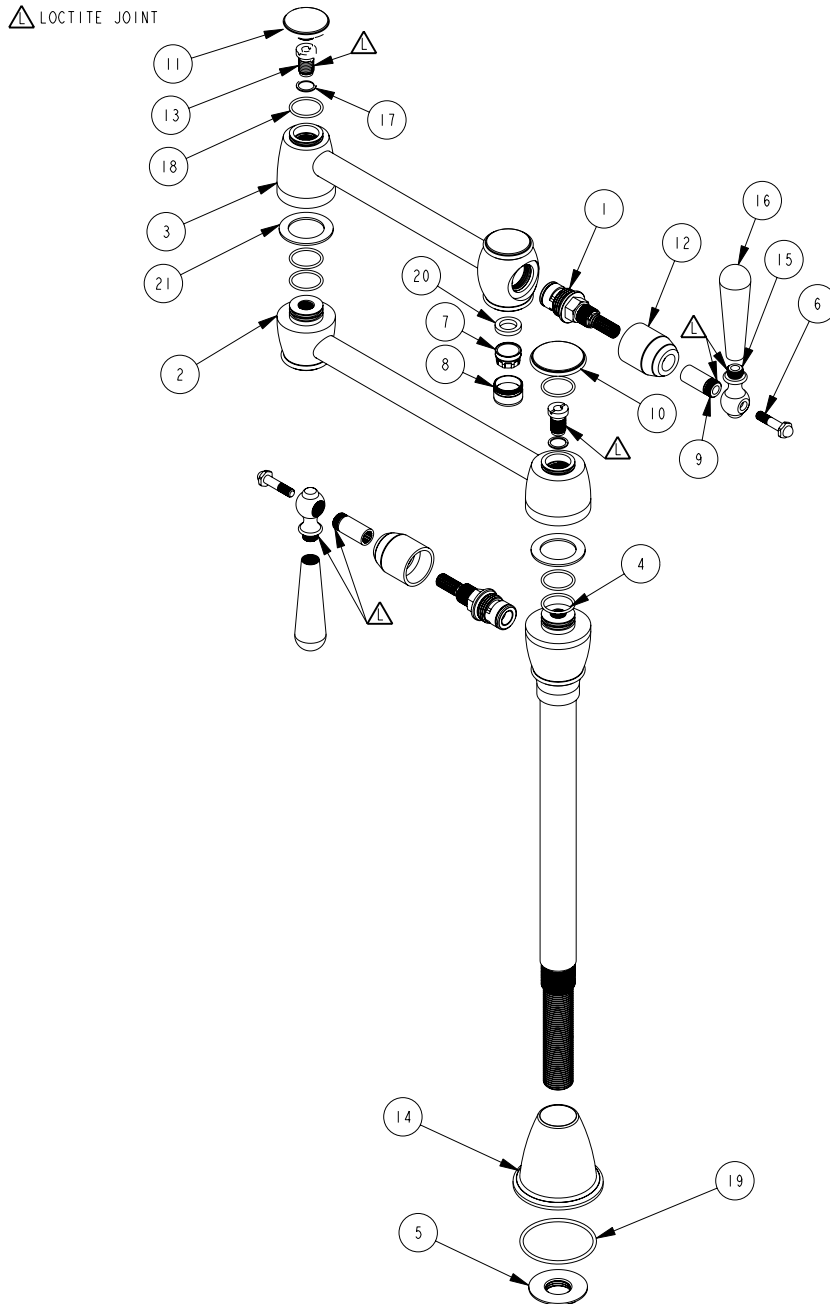

FEATURED MODEL

157-064-ST Pot Filler Faucet Deck Mounted in Stainless (Satin Nickel)

ADDITIONAL MODELS

157-064-CR Polished Chrome

FEATURES

- Cold water only
- Solid brass body and dual shut-off valves
- Ceramic disc cartridge
- Wall mounted
- 2.2 G.P.M. flow rate
- Two quarter-turn shut-off valves

PRODUCT SPECIFICATION

Kitchen faucet to be deck mounted pot filler with solid brass body, ceramic disc cartridge, and two quarter-turn shut-off valves. Faucet dimensions to be as follows: Overall length: 22-3/8". Kitchen faucet to be Blanco Pot Filler, Deck Mounted, Model 157-064-_____ in _____ finish.

- Polished Chrome 157-064-CR
- Stainless (Satin Nickel) 157-064-ST

MODEL 157-064

NOMINAL DIMENSIONS

MODEL	OVERALL LENGTH	SPOUT HEIGHT
157-064	22-3/8	14

JOB INFORMATION

Job Name: _____

Contact: _____

Date Specified: _____

Specifier: _____

Contractor: _____

See next page for exploded parts drawing and parts list.

BLANCO AMERICA
800.451.5782
www.blancoamerica.com

POT FILLER DECK MOUNTED

MODEL 157-064

NUM.	DOC. PART #
1	02241
2	02859
3	02860
4	02861
5	13985
6	15222
7	18196
8	18197
9	18742
10	19050
11	19051
12	19052
13	19053
14	19056
15	19172
16	19173
17	91059
18	91060
19	91100
20	91819
21	91895